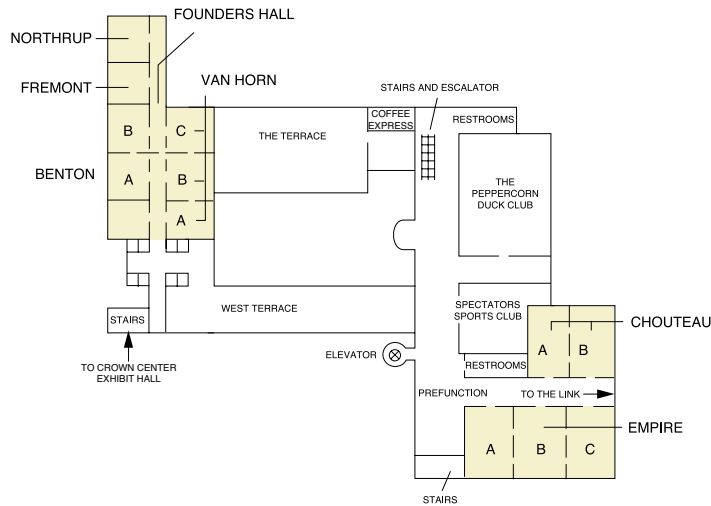

Hyatt Regency Crown Center

Kansas City

DIRECTIONS

From Kansas City International Airport (20 miles): Take I-29 South to U.S. 169 South (169 turns into Broadway). Proceed on Broadway to 20th Street. Turn left (east) and proceed to McGee. Turn right on McGee. Hotel is 3 blocks uphill on left.

MEZZANINE LEVEL

LOBBY LEVEL

BALLROOM LEVEL