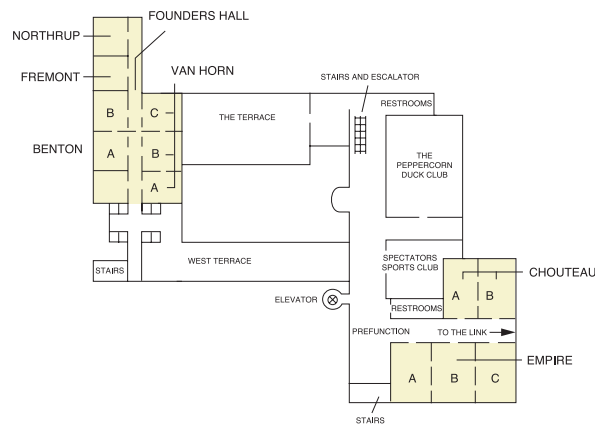

Hyatt Regency Crown Center

Kansas City

DIRECTIONS

From Kansas City International Airport (20 miles): Take I-29 South to U.S. 169 South (169 turns into Broadway). Proceed on Broadway to 20th Street. Turn left (east) and proceed to McGee. Turn right on McGee. Hotel is 3 blocks uphill on left.

MEZZANINE LEVEL

BALLROOM LEVEL

LOBBY LEVEL