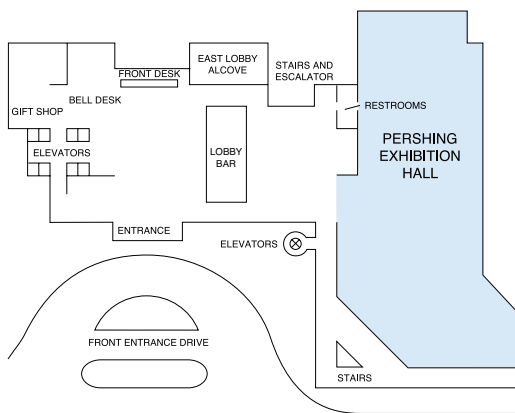

Hyatt Regency Crown Center

Kansas City

DIRECTIONS

From Kansas City International Airport (20 miles): Take I-29 South to U.S. 169 South (169 turns into Broadway). Proceed on Broadway to 20th Street. Turn left (east) and proceed to McGee. Turn right on McGee. Hotel is 3 blocks uphill on left.

MEZZANINE LEVEL

LOBBY LEVEL

BALLROOM LEVEL